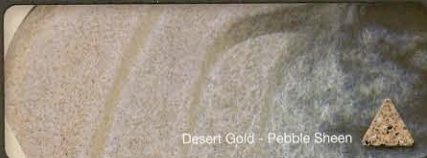

Great pools start with great pool finishes.

3 distinctive textures. 39 brilliant colors.

Pebble Tec® brand pool finish is the original pebble finish and still delivers the enduring natural elegance and durability that combine beauty with exceptional value. Choose from 18 magical colors offering naturally inspired beauty and durability.

Pebble Sheen® brand pool finish provides the natural beauty and durability of original Pebble Tec, along with a finer texture and more sophisticated elegance. Choose from 16 colors providing timeless elegance and proven dependability.