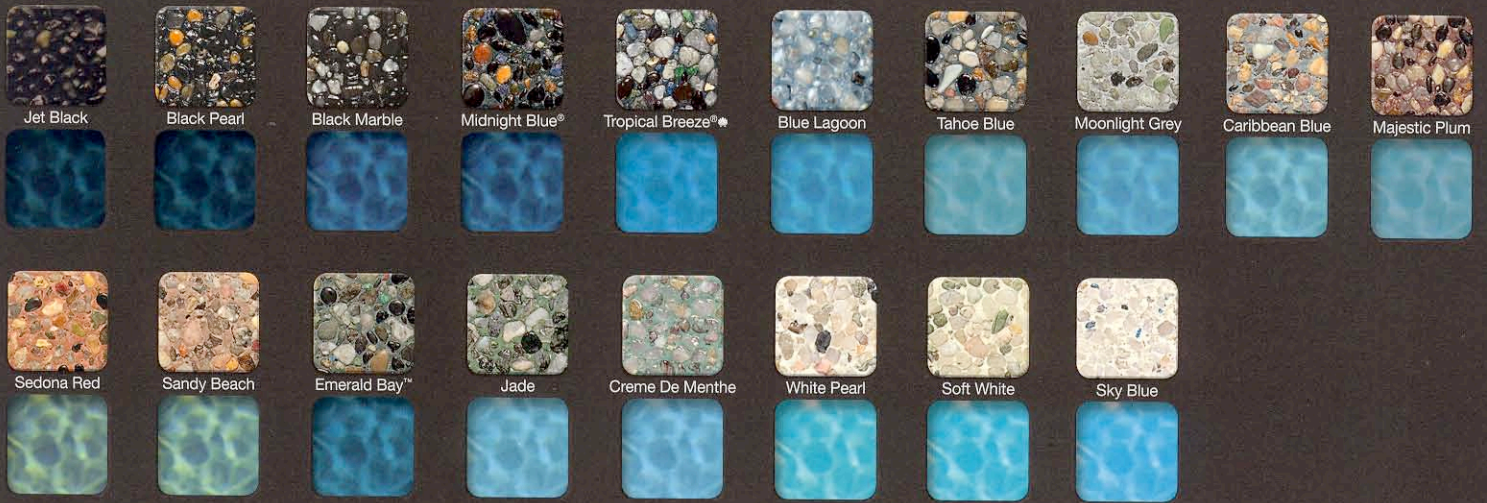

One great finish.

Actual finish and water color may differ from printed samples. Variations in color, shade and exposure are normal. The water's depth, angle of sunlight and surrounding landscape can all be determining factors. Actual finish samples produced by Pebble Technology, Inc. should be wet before viewing. Pebble Technology, Inc. strongly recommends viewing pools before deciding on a color. Your pool builder/installer may be able to provide pools to view.

Color uniformity of Pebble Fina® finishes

The application process of Pebble Fina may result in an unevenness of color or swirling effect. This is part of the intended look.

* Disclaimer: Some colors contain seashells, such as abalone and mother of pearl. The shells are made up of material from seawater and from a living mollusk. Due to the nature of shell materials and variables of water chemistry, Pebble Technology, Inc. cannot guarantee the shell materials themselves against changes in color or brilliance. See warranty form for all limitations.