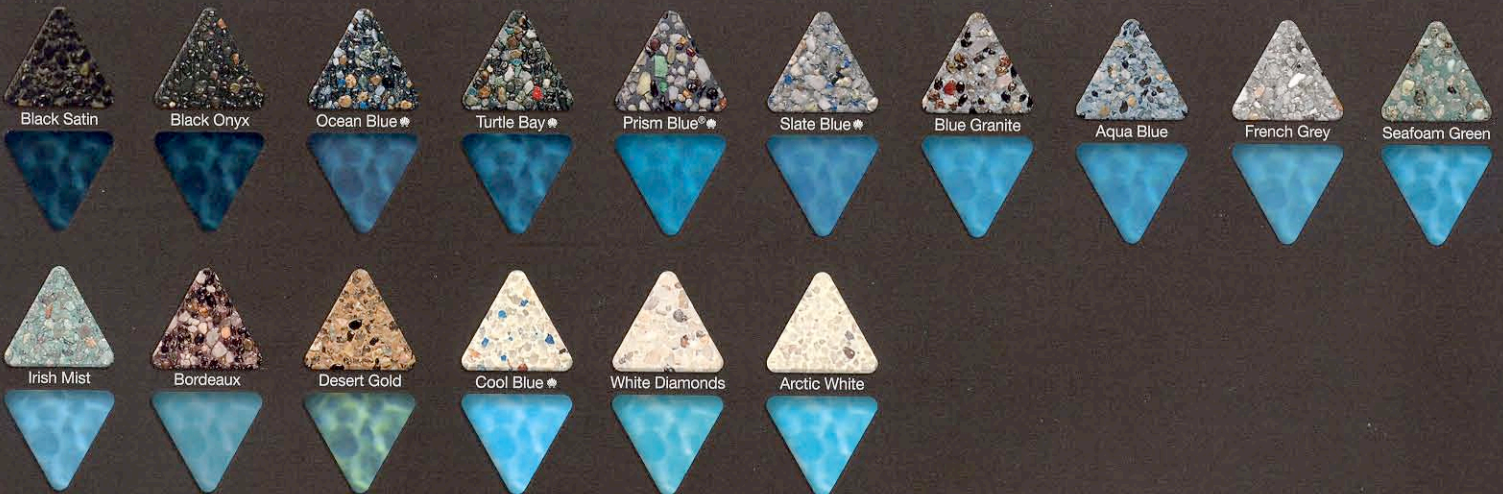

One great finish.

Actual finish and water color may differ from printed samples. Variations in color, shade and exposure are normal. The water's depth, angle of sunlight and surrounding landscape can all be determining factors. Actual finish samples produced by Pebble Technology, Inc. should be wet before viewing. Pebble Technology, Inc. strongly recommends viewing pools before deciding on a color. Your pool builder/installer may be able to provide pools to view.

Color uniformity of Pebble Fina® finishes

The application process of Pebble Fina may result in an unevenness of color or swirling effect. This is part of the intended look.

* Disclaimer: Some colors contain seashells, such as abalone and mother of pearl. The shells are made up of material from seawater and from a living mollusk. Due to the nature of shell materials and variables of water chemistry, Pebble Technology, Inc. cannot guarantee the shell materials themselves against changes in color or brilliance. See warranty form for all limitations.