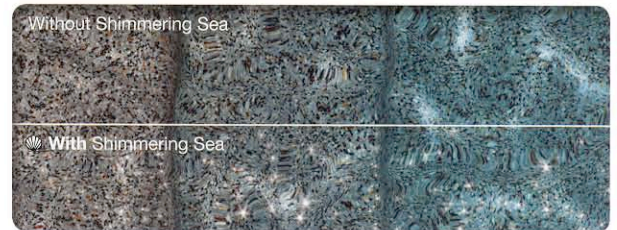

One great finish.

Actual finish and water color may differ from printed samples. Variations in color, shade and exposure are normal. The water's depth, angle of sunlight and surrounding landscape can all be determining factors. Actual finish samples produced by Pebble Technology, Inc. should be wet before viewing. Pebble Technology, Inc. strongly recommends viewing pools before deciding on a color. Your pool builder/installer may be able to provide pools to view.

Color uniformity of Pebble Fina® finishes

The application process of Pebble Fina may result in an unevenness of color or swirling effect. This is part of the intended look.

* Disclaimer: Some colors contain seashells, such as abalone and mother of pearl. The shells are made up of material from seawater and from a living mollusk. Due to the nature of shell materials and variables of water chemistry, Pebble Technology, Inc. cannot guarantee the shell materials themselves against changes in color or brilliance. See warranty form for all limitations.

Endless options.

Brilliant splashes of color, blended with small sea shell pieces, bring added sparkle to an already stunning pool finish. See the sunlight sparkle in your pool by day and a glow reflected by your pool light at night. Shimmering Sea sparkling sea shell blend is available in ten beautiful colors (standard portion), or you can add **Shimmering Sea** to any Pebble Tec®, Pebble Sheen® or Pebble Fina® pool finish color you like. If you wish, increase the amount of sea shells you prefer in your pool's interior.